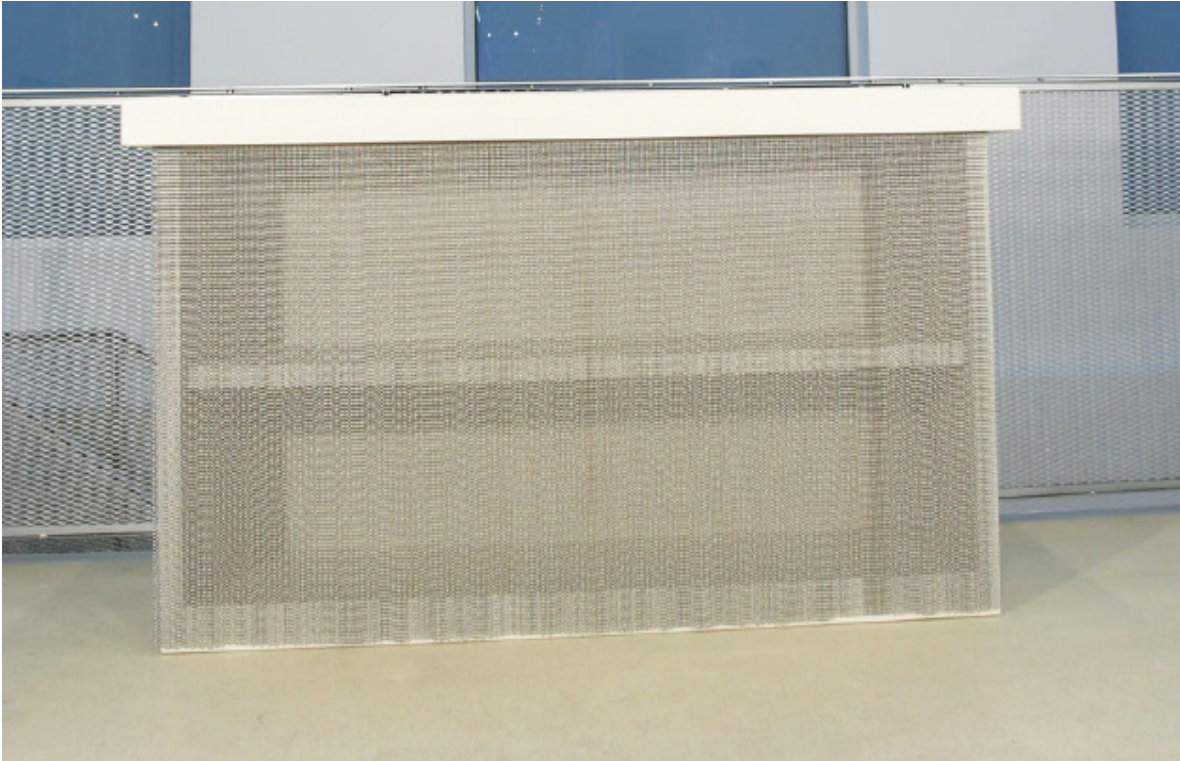

Dune Collection—

WATERFALL CONSOLE
Victoria Meyers, 2004

dune

WATERFALL CONSOLE

Victoria Meyers, 2004

Console in solid wood, either stained or natural finish. Stainless steel ball chain.

60"w X 20"d X 36"h
Custom sizes available