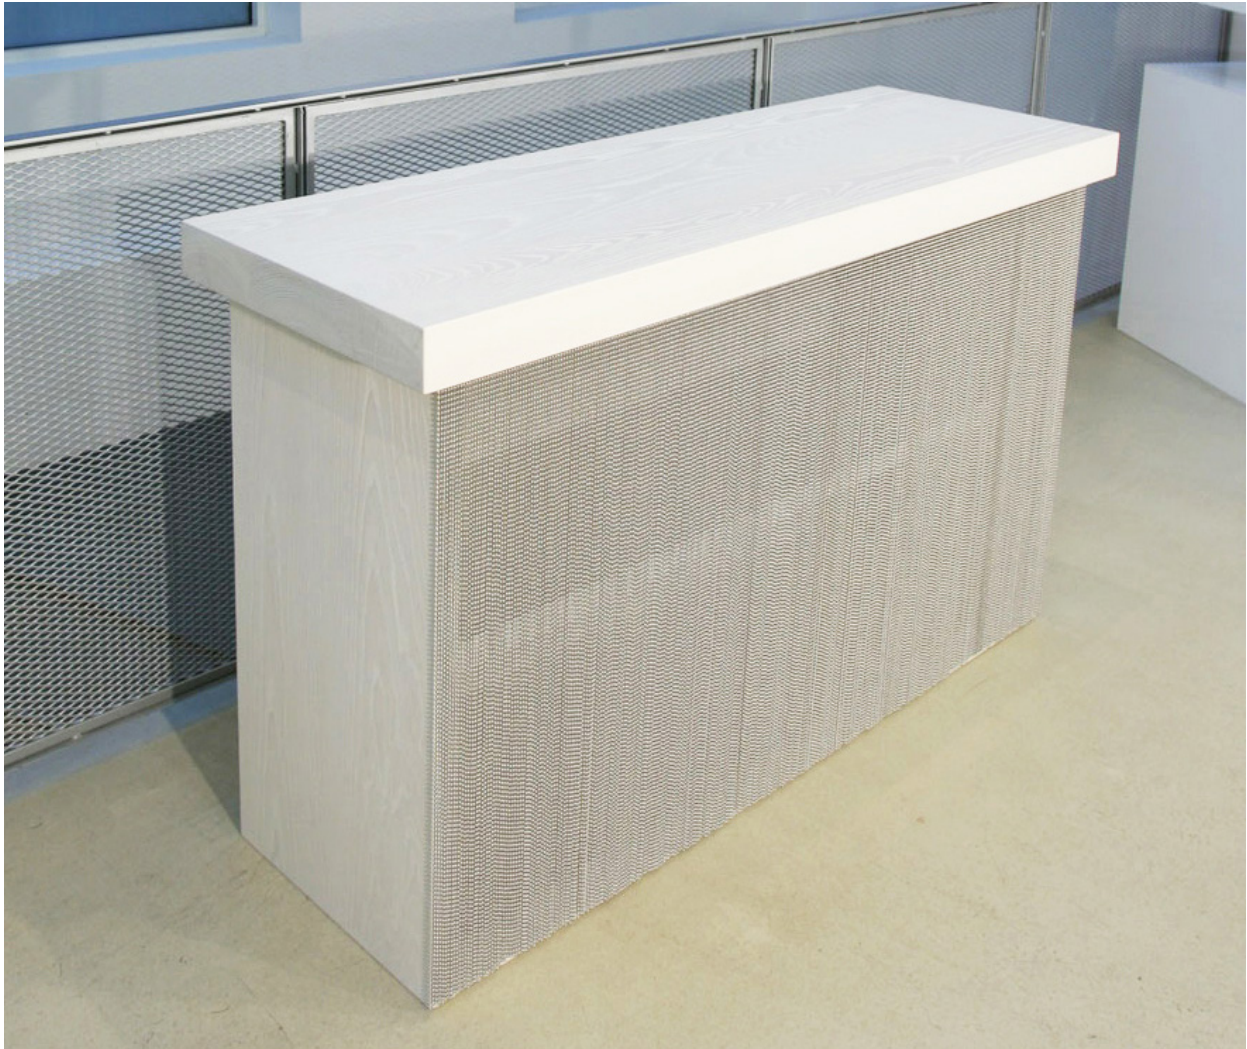

Dune Collection—

WATERFALL CONSOLE
Victoria Meyers, 2004

dune

WATERFALL CONSOLE

Victoria Meyers, 2004

Console in solid wood, either stained or natural finish. Stainless steel ball chain.

60"w X 20"d X 36"h
Custom sizes available